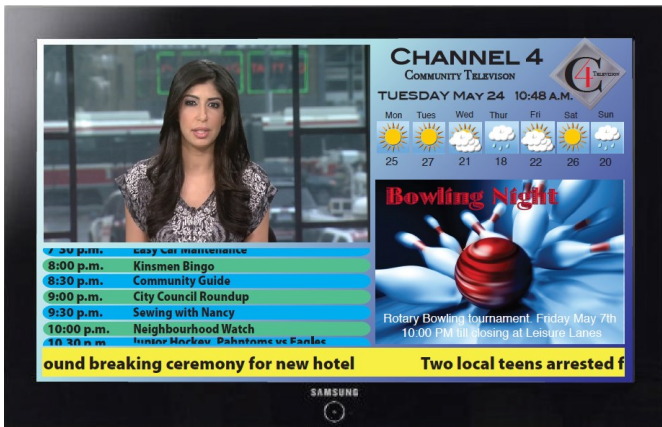

"Only Limited by Your Imagination!"

MediaScope display systems are much more than digital signage displays. They converge and aggregate content into meaningful presentations. MediaScope solutions can be web sites, interactive maps, kiosk point of sale systems, broadcast video transcoders, information systems, enterprise communication systems, retail marketing systems, electronic menus, sports score boards, transportation information systems, IP video switchers, bandwidth managers, VOD resource managers, and the list goes on.