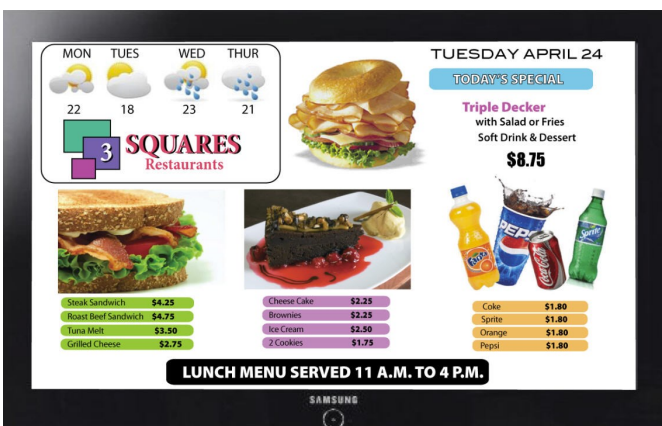

FOOD

Imagine being able to change a menu on the fly. Add excitement to your menus with pictures and video. Produce daily or hourly specials to coincide with food inventory on hand or goods at risk of perishing. Daily menu's can be time scheduled in advance, uploaded once, and displayed throughout the chain. Toggle between split screen and full screen modes to add a visual appeal or add a message crawl to highlight a special offering.